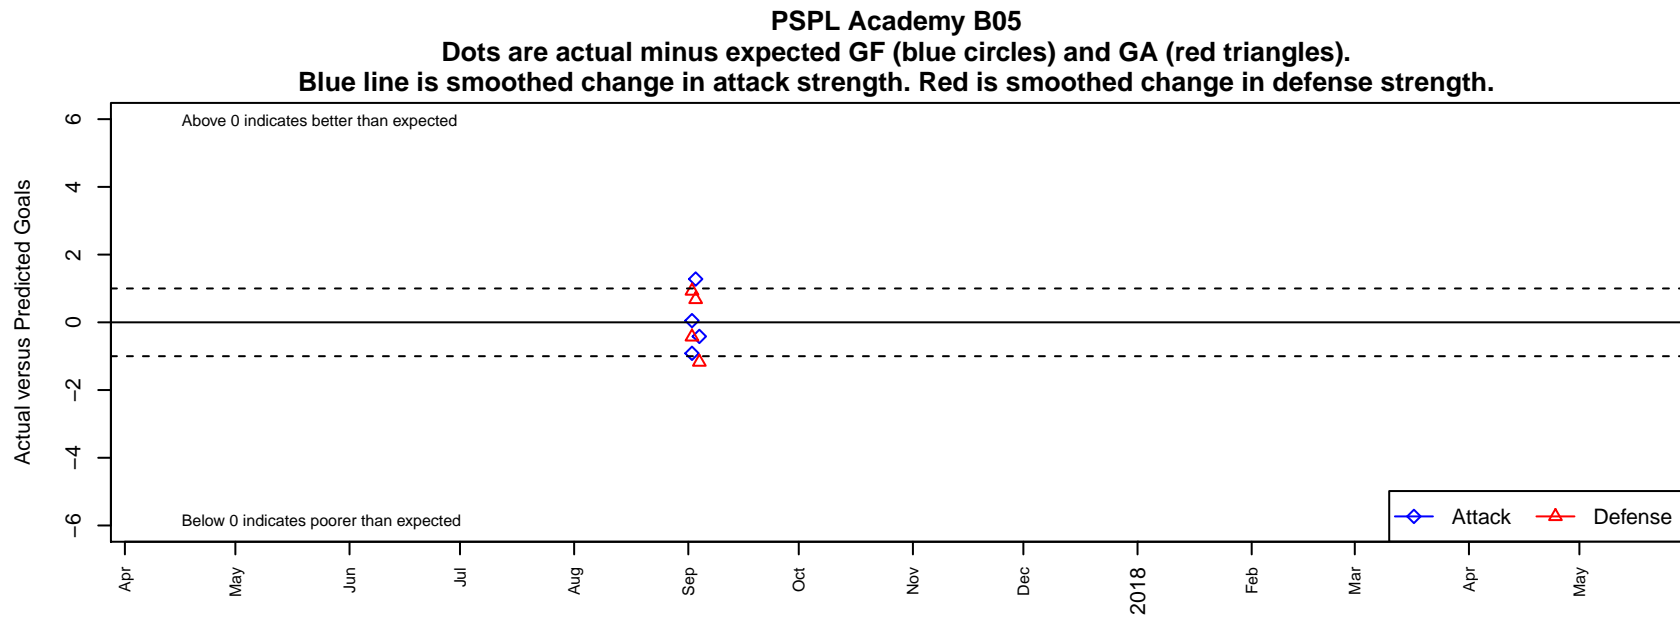

PSPL Academy B05

PSPL
statewide, WA
B05 total strength=1419
attack=11.83 defense=6.18

alt names used: PUGET SOUND PREMIER PSPL SURF ACAC
Venues played: 2017 SX Cup U13 Metro – Tier 2 U13

date	home		away		venue	pred.home	pred.away
2017-09-04	SGU Metro B05	2	PSPL Academy B05	1	2017 SX Cup U13 Metro – Tier 2 U13	0.83	1.42
2017-09-03	PSPL Academy B05	4	Island Fire B05	1	2017 SX Cup U13 Metro – Tier 2 U13	2.72	1.68
2017-09-02	PSPL Academy B05	5	CCB Metro B05	0	2017 SX Cup U13 Metro – Tier 2 U13	5.92	0.92
2017-09-02	Port Moody AC Selects B05	2	PSPL Academy B05	4	2017 SX Cup U13 Metro – Tier 2 U13	1.57	3.95